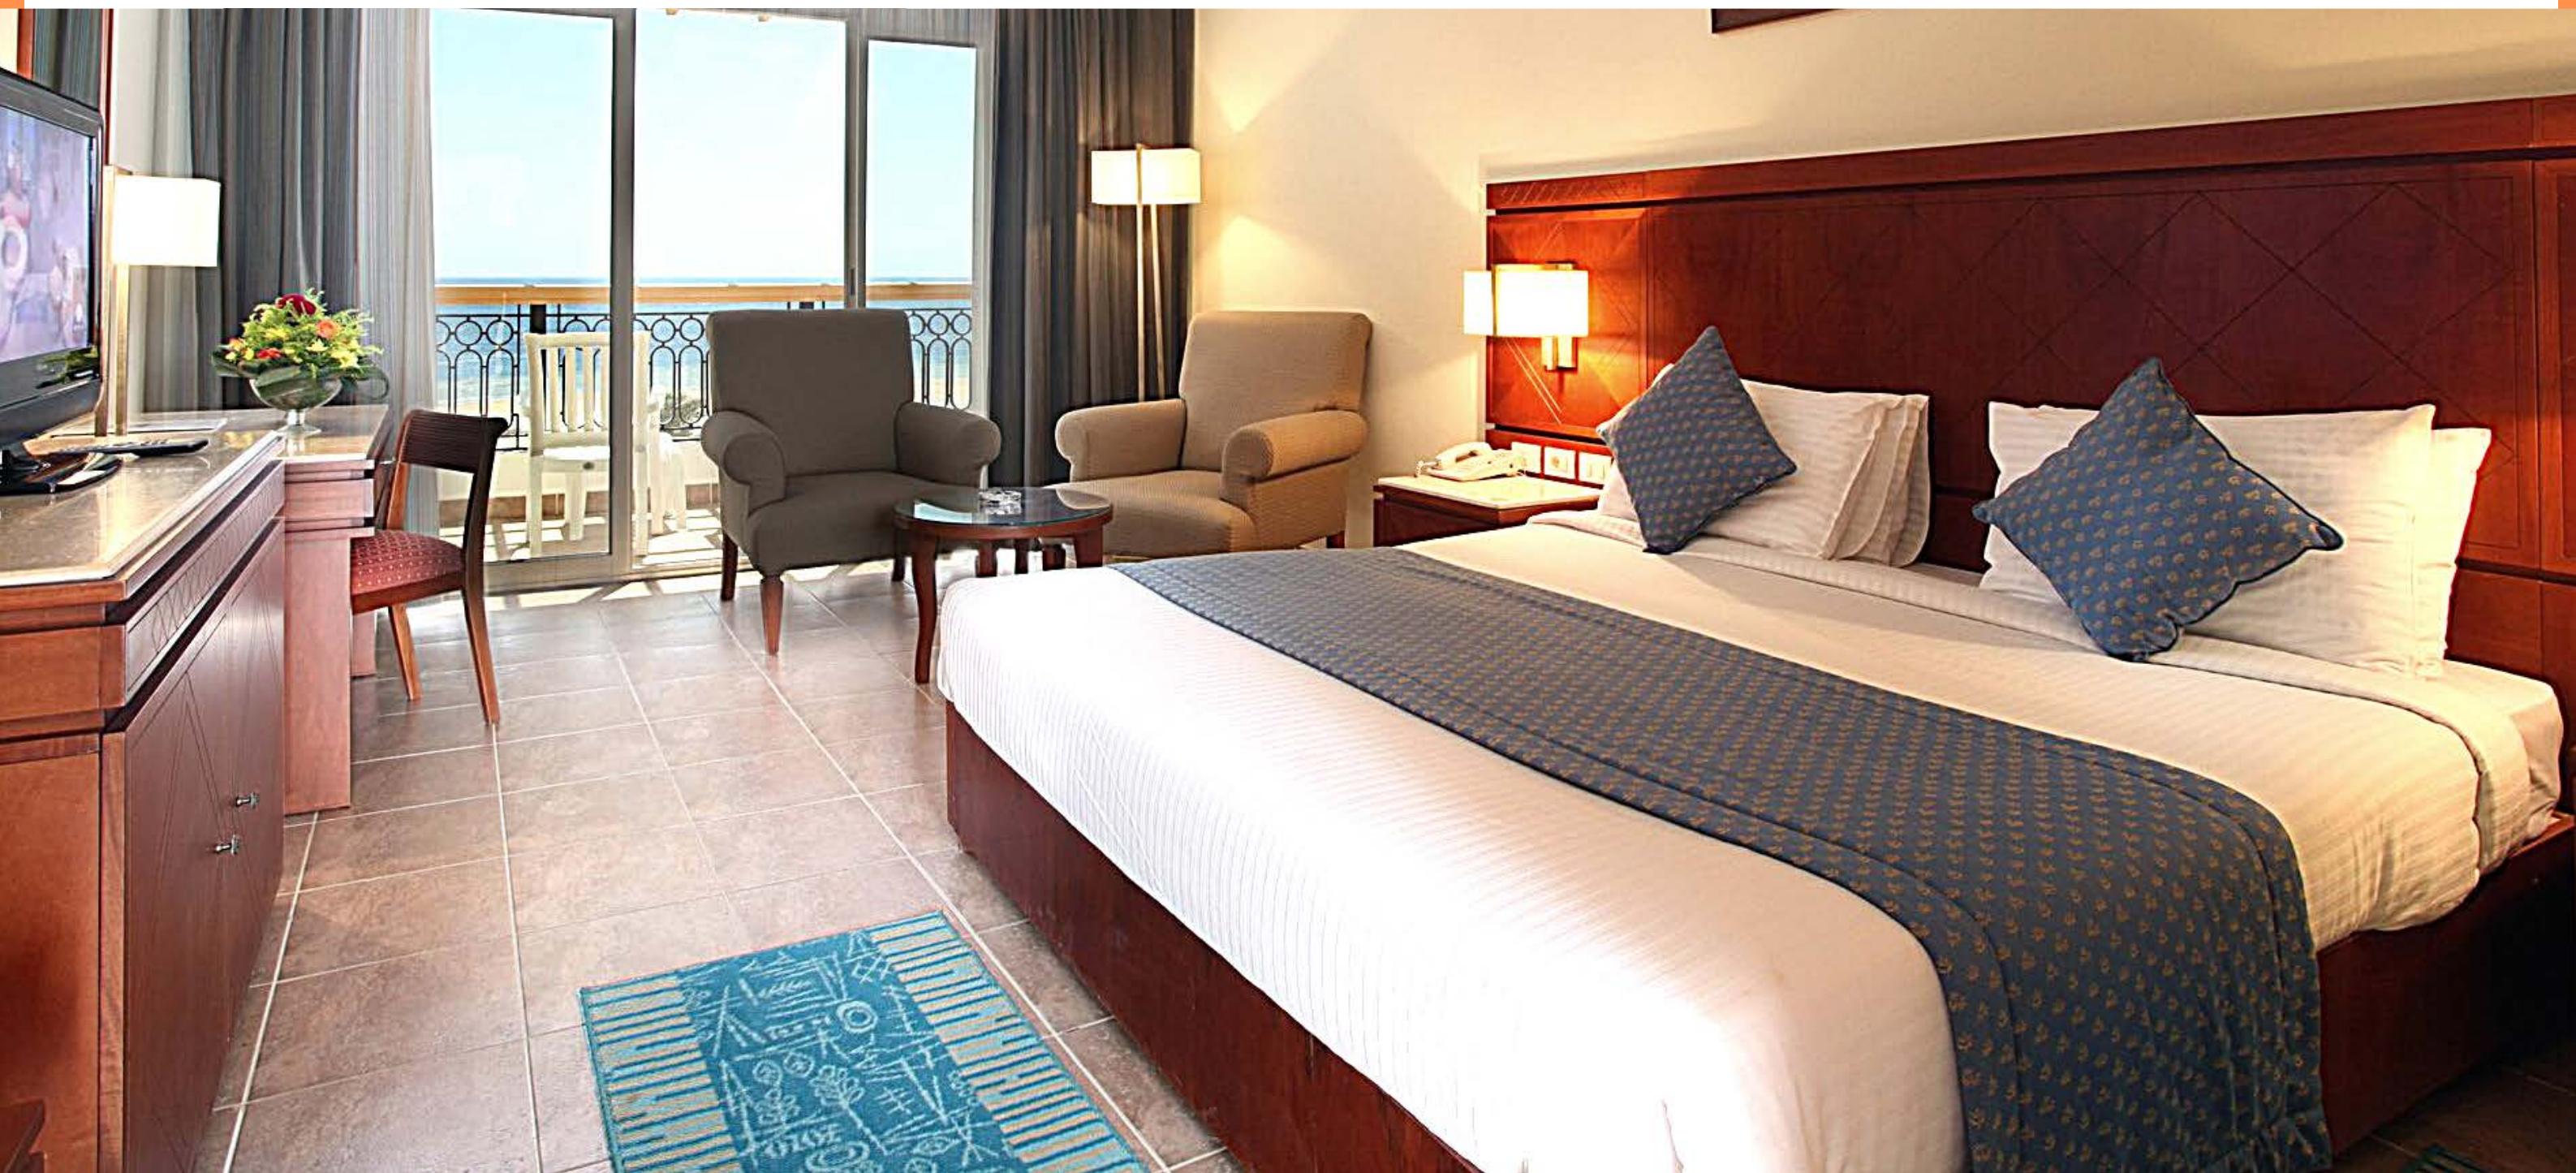

MELIÀ HOTELS
INTERNATIONAL

Year: 2007

Location: Sharm al Sheikh

5 star hotel

Work area: Main restaurant, hallways, and all
rooms.