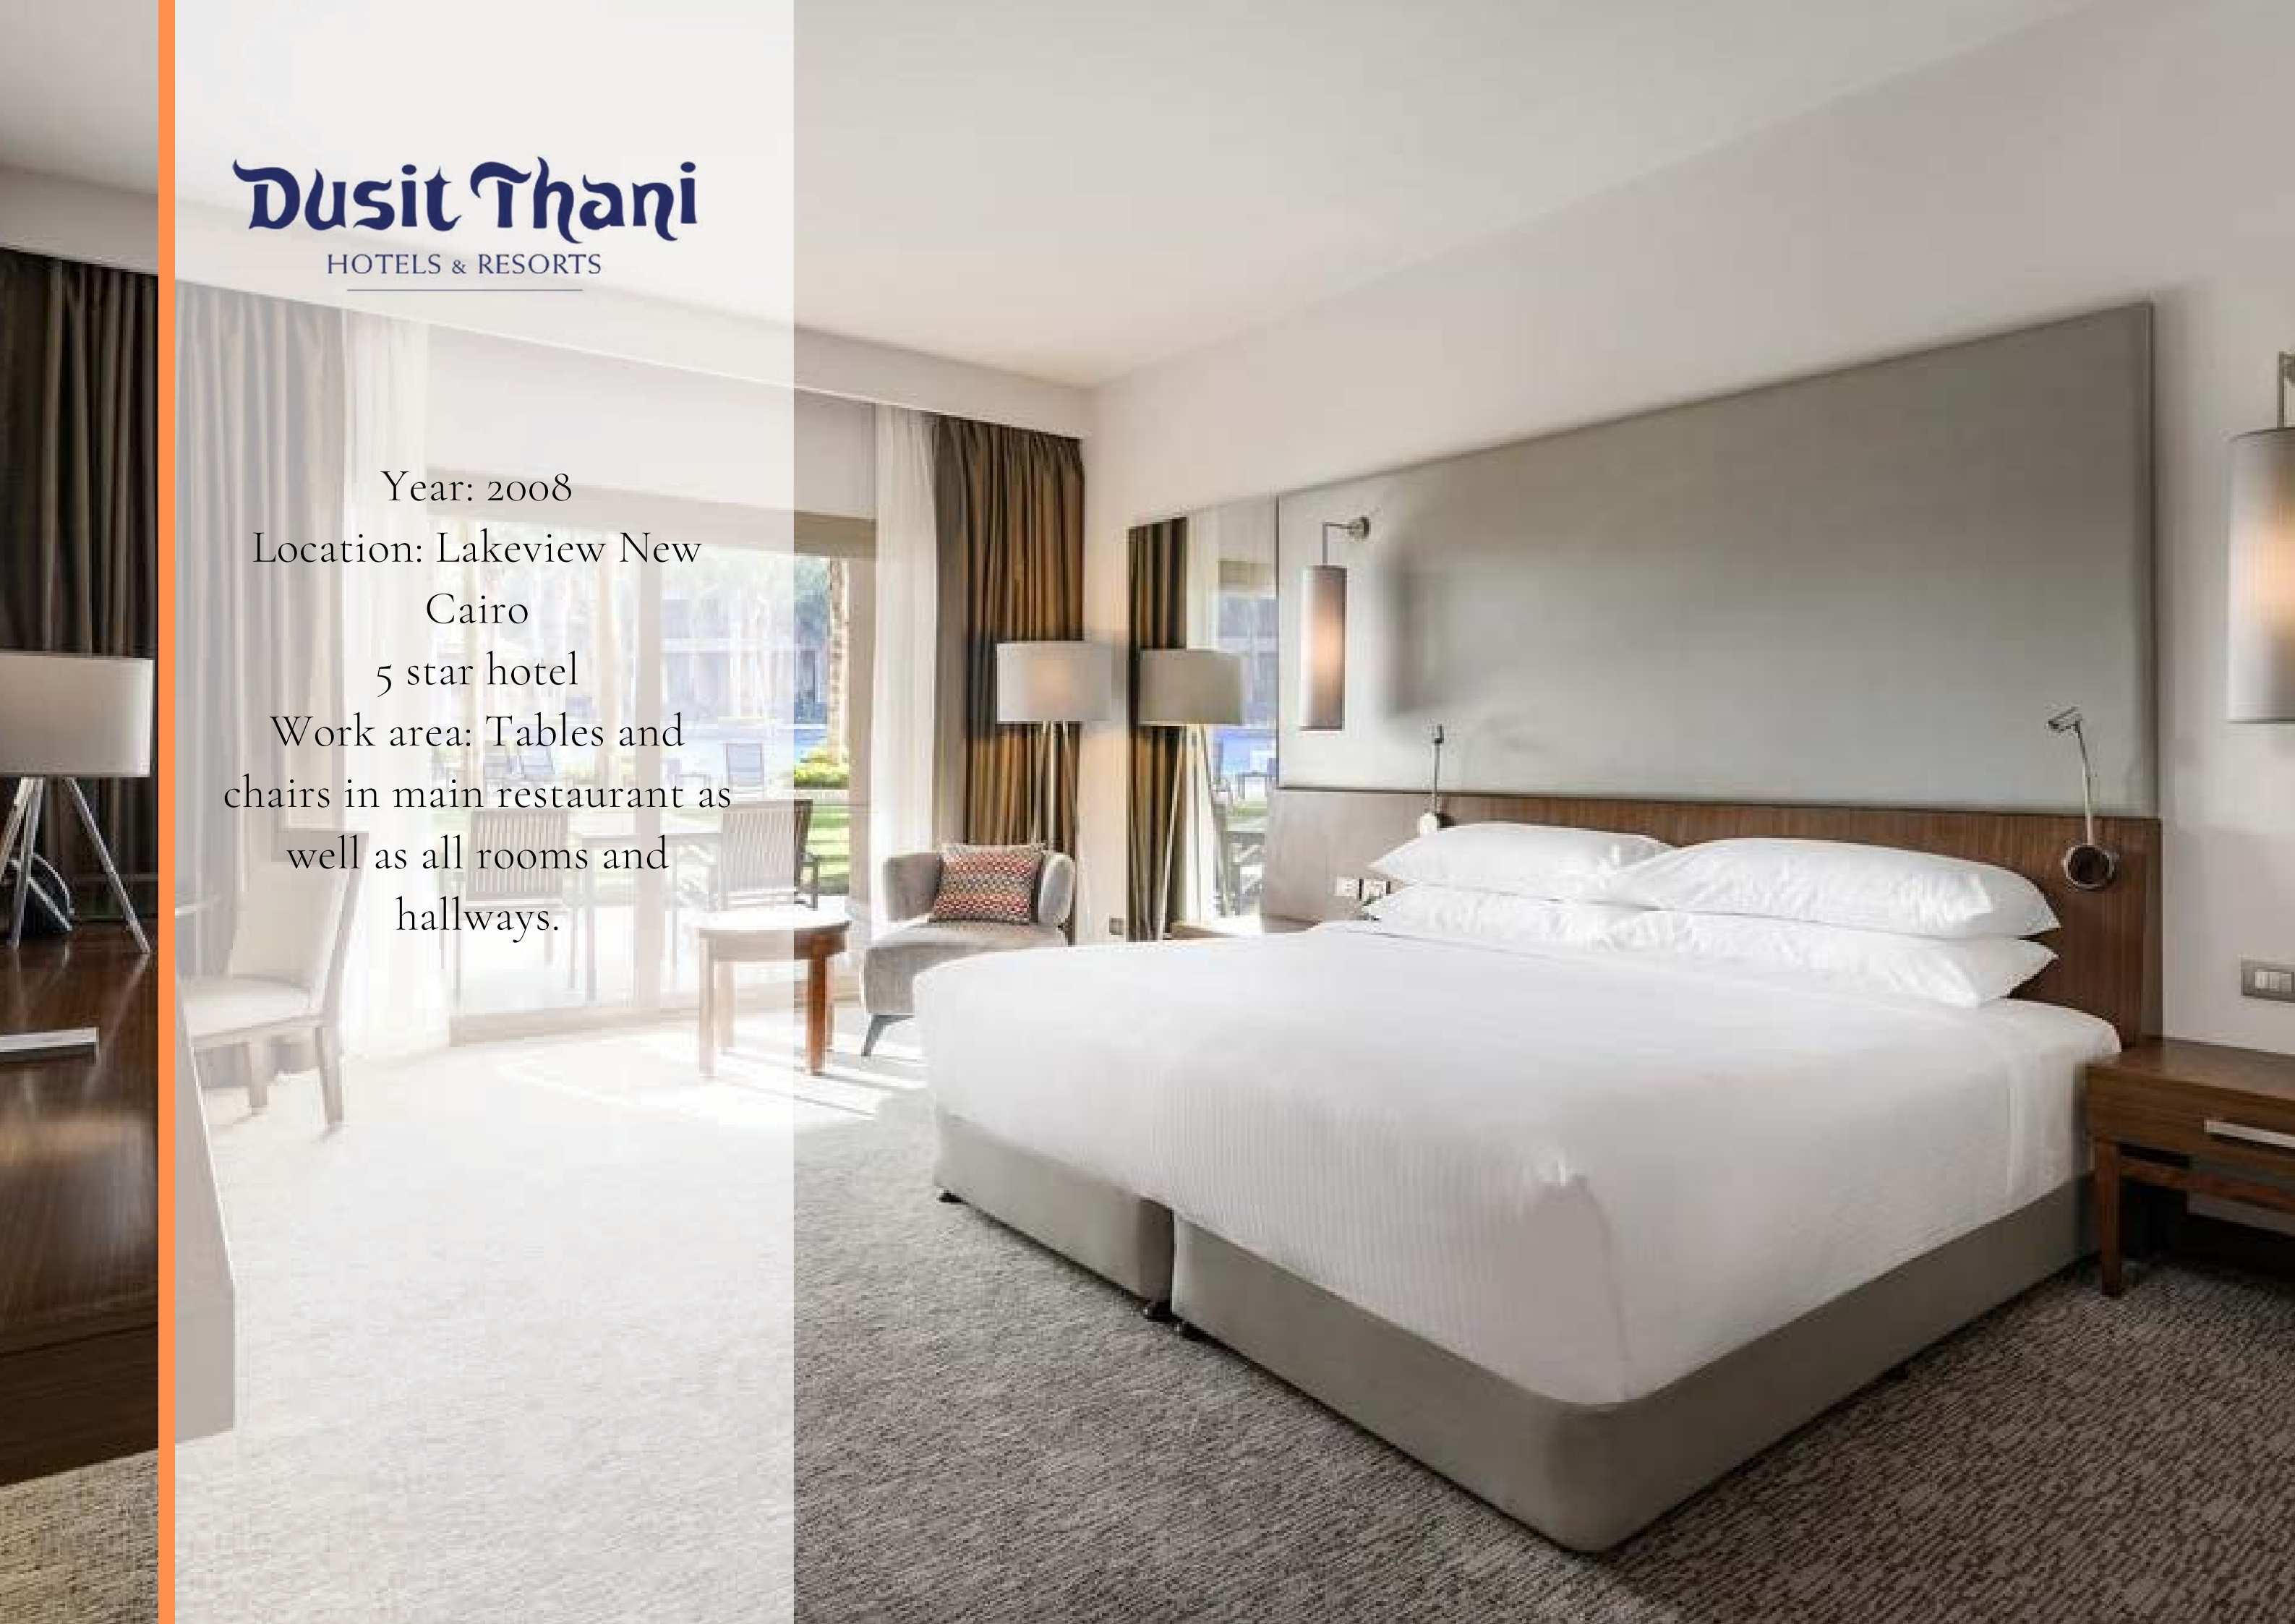

# Dusit Thani

HOTELS & RESORTS

Year: 2008

Location: Lakeview New  
Cairo

5 star hotel

Work area: Tables and  
chairs in main restaurant as  
well as all rooms and  
hallways.

MELIÀ HOTELS  
INTERNATIONAL

Year: 2007